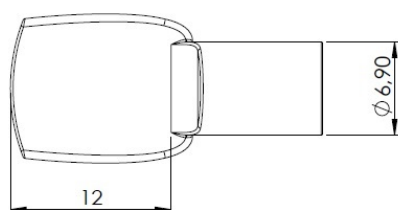

PRODUCT SHEET

Description:

Shelf Support Plug "Spade", 23mm, Steel, Nickel Plated

Item number:

22.02.016-0

Units	Box	Carton	HS Code	Barcode
Pcs.	500	5000	8302420090	 5704866459563

SISO A/S

Mileparken 11
DK-2740 Skovlunde
Denmark
VAT: DK 24786013