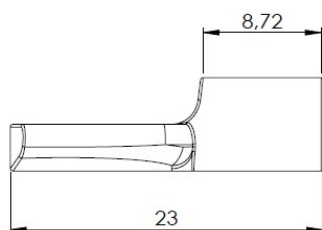

PRODUCT SHEET

Description:

Shelf Support Plug "Spade", 23mm, Steel, Nickel Plated

Item number:

22.02.016-0

Units	Box	Carton	HS Code	Barcode
Pcs.	500	5000	8302420090	 5704866459563

SISO A/S

Mileparken 11
DK-2740 Skovlunde
Denmark
VAT: DK 24786013